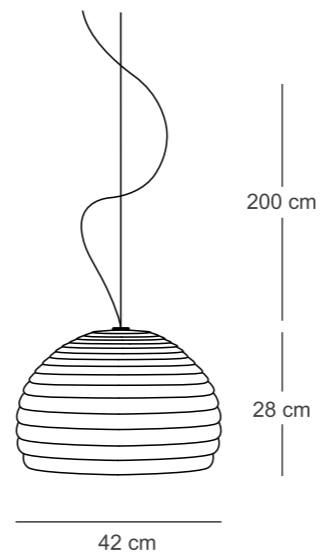

Hanging lamp.
Wavy white methacrylate diffuser.
Metal frame with height adjustable steel cable.

max 25W

2014 E27 / 1 X 25W / 230V

max 25W

2015 E27 / 1 X 25W / 230V

emotion

design: Kriliko R&D

ideas container
KRILIKO